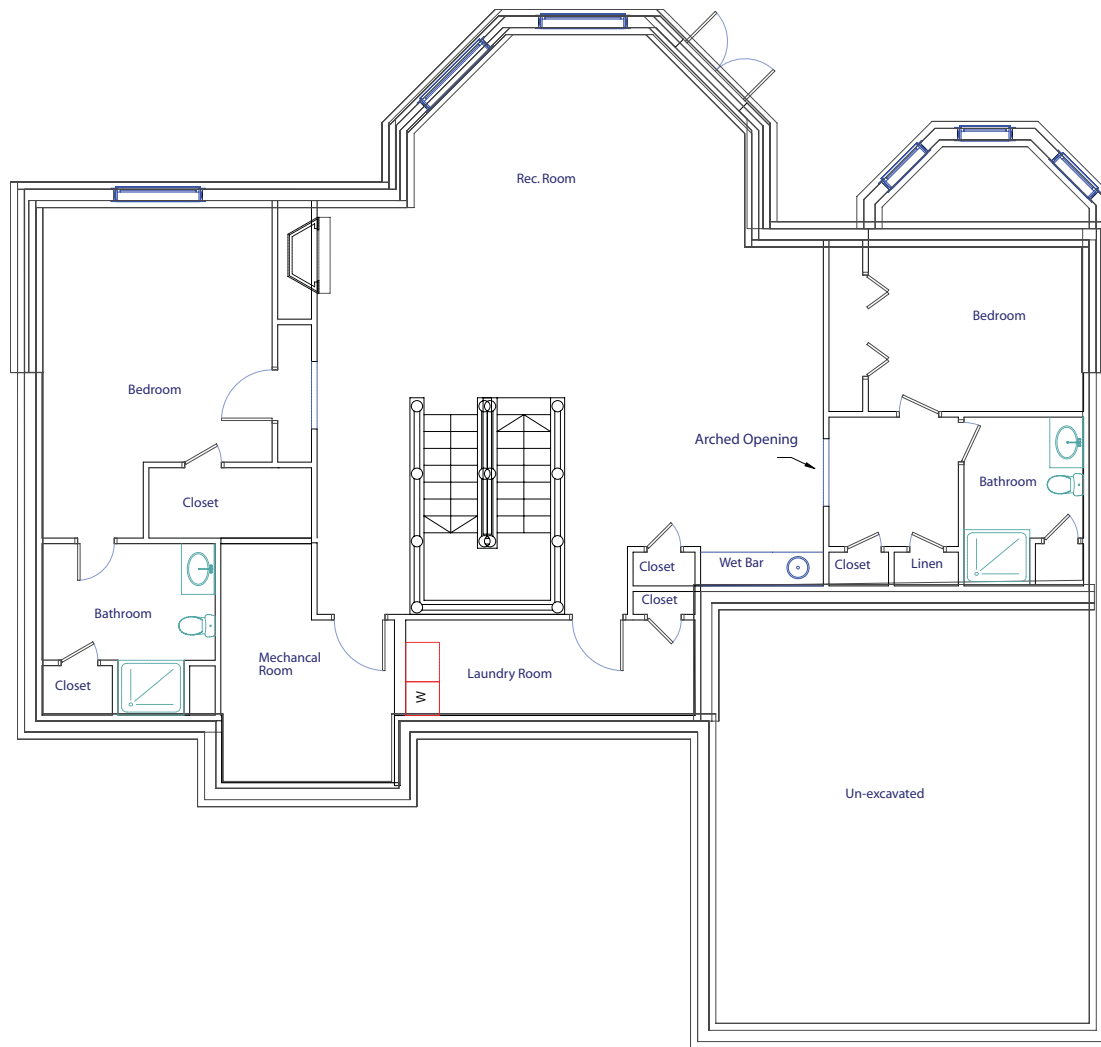

FRONT ELEVATION

REAR ELEVATION

— THE DURANGO —

800.530.0275

RIGHT ELEVATION

LEFT ELEVATION

— THE DURANGO —

800.530.0275

MAIN LEVEL

— THE DURANGO —

800.530.0275

LOWER LEVEL

— THE DURANGO —

800.530.0275