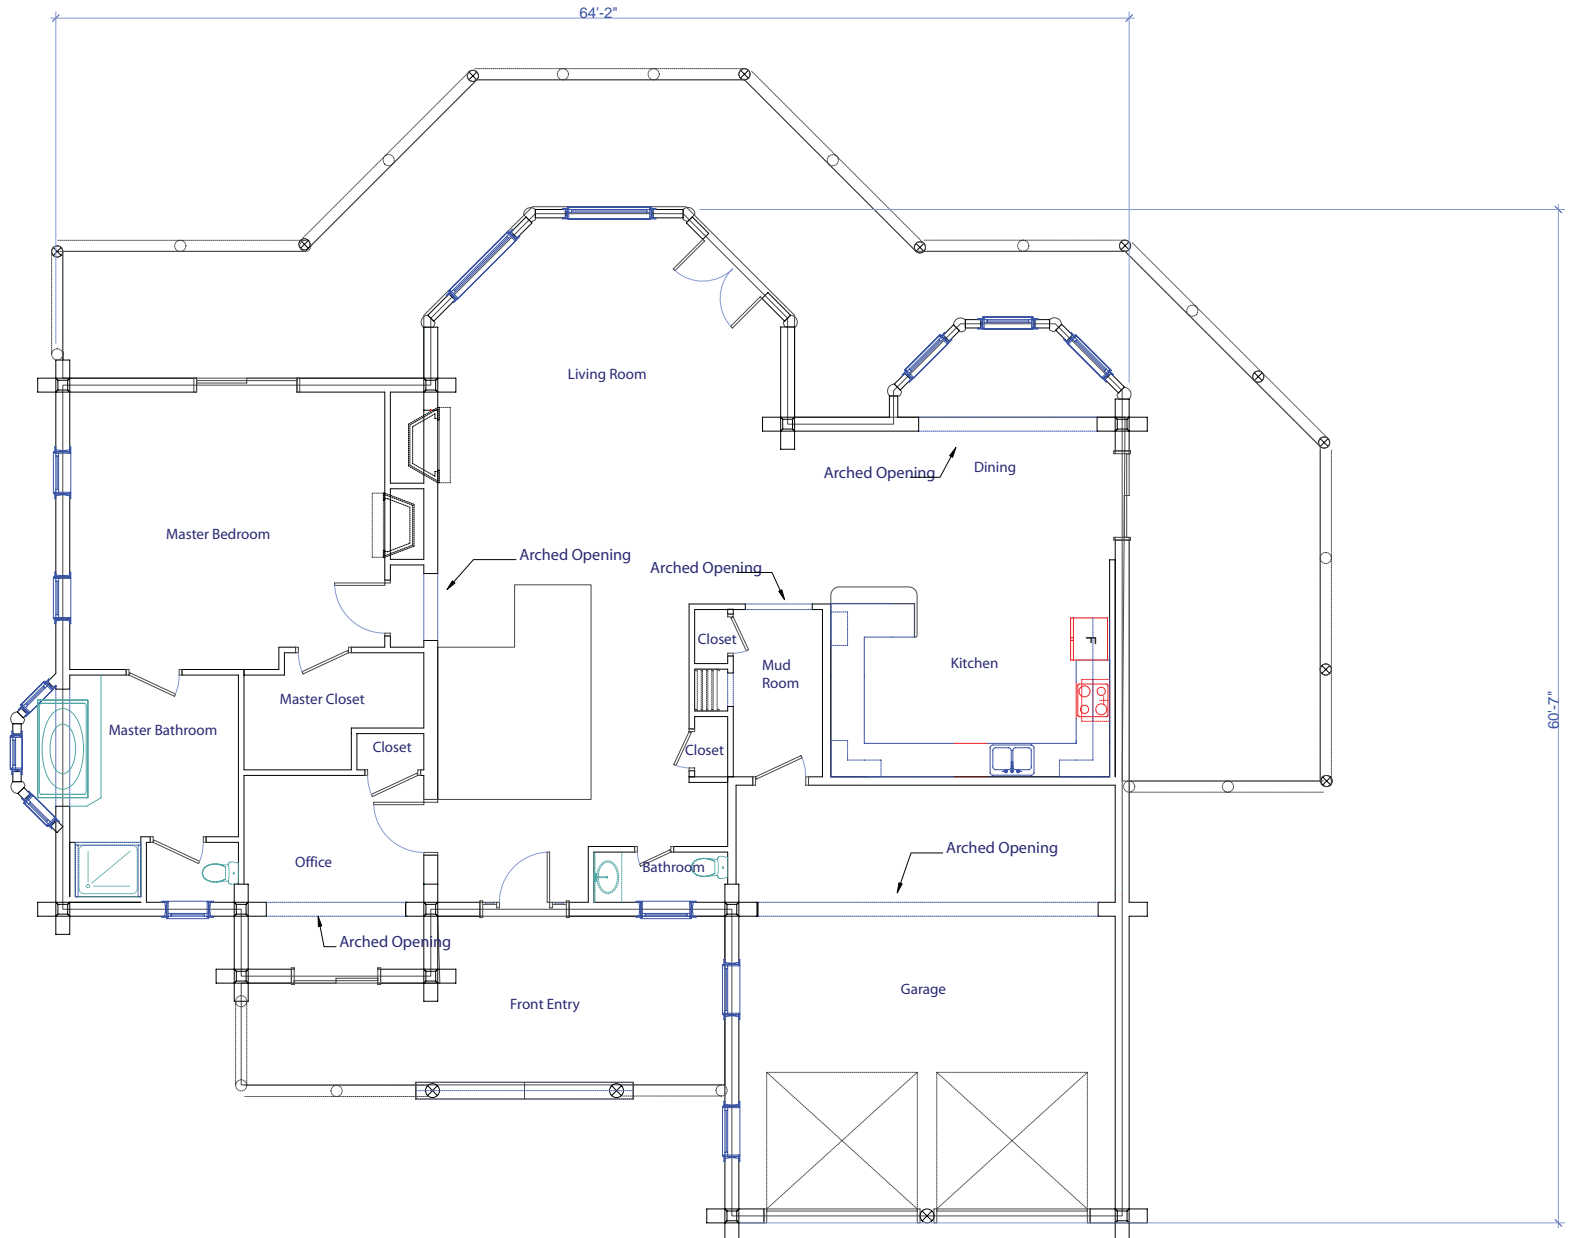

FRONT ELEVATION

REAR ELEVATION

— THE DURANGO —

800.530.0275

RIGHT ELEVATION

LEFT ELEVATION

— THE DURANGO —

800.530.0275

MAIN LEVEL

— THE DURANGO —

800.530.0275

LOWER LEVEL

— THE DURANGO —

800.530.0275