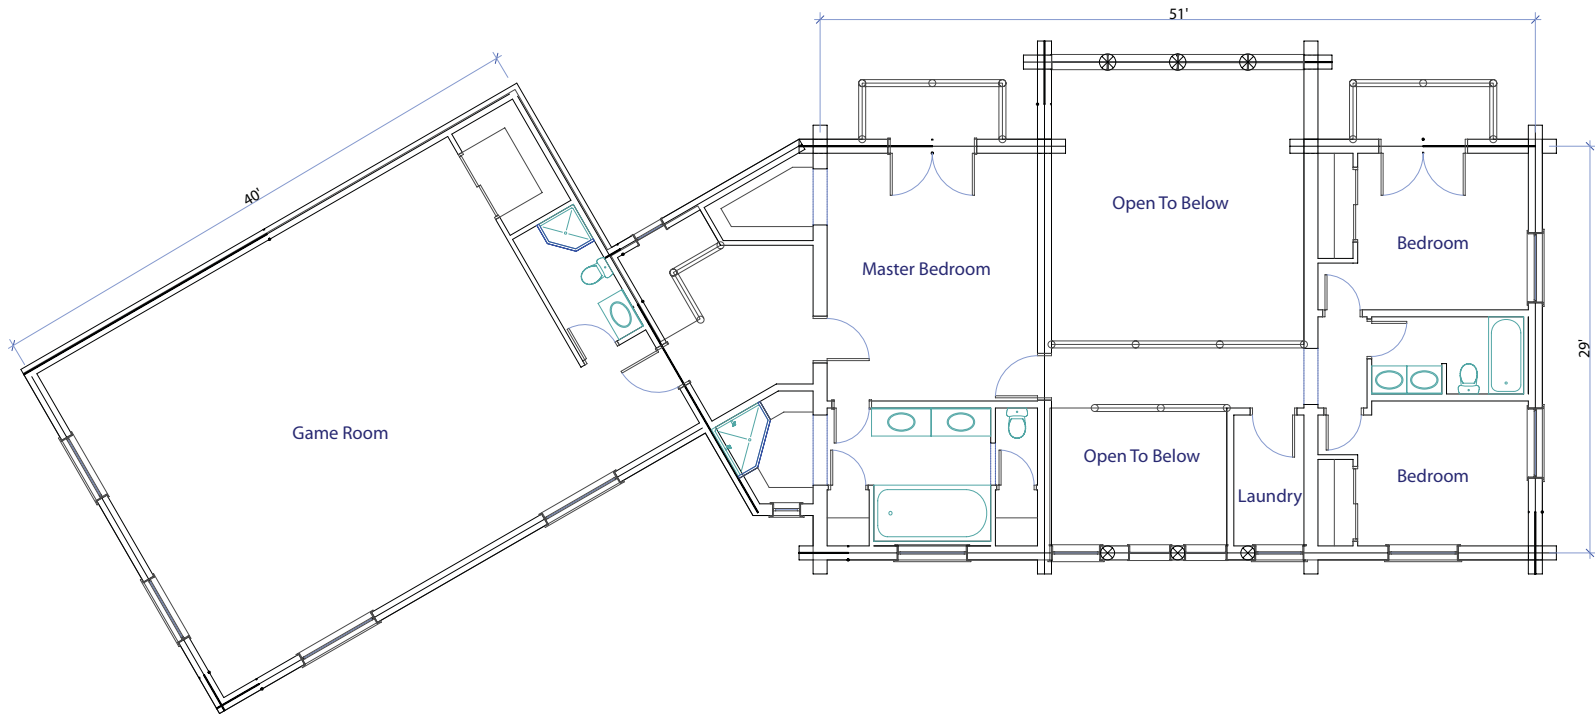

800.530.0275

MAIN LEVEL

— THE MONARCH —

800.530.0275

LOFT

— THE MONARCH —

800.530.0275