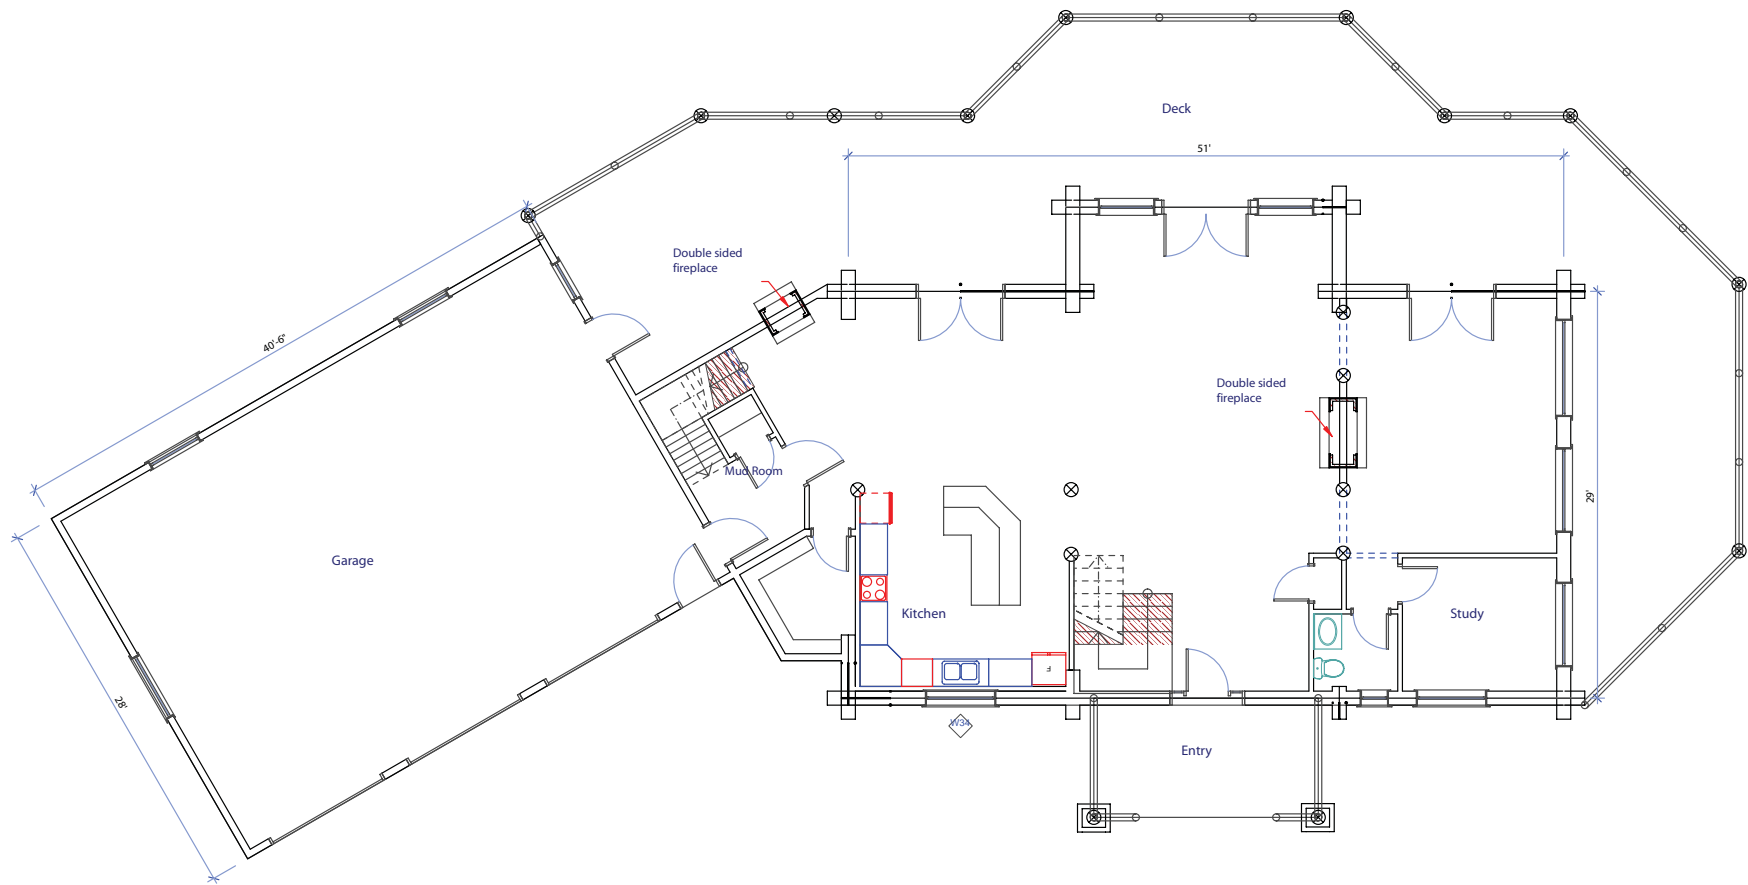

FRONT ELEVATION

REAR ELEVATION

— THE MONARCH —

800.530.0275

**J's Wood Products, Inc.**
COLORADO'S PREMIER LOG MANUFACTURER
LOG HOME BUILDER

RIGHT ELEVATION

LEFT ELEVATION

— THE MONARCH —

800.530.0275

MAIN LEVEL

— THE MONARCH —

800.530.0275

LOFT

— THE MONARCH —

800.530.0275