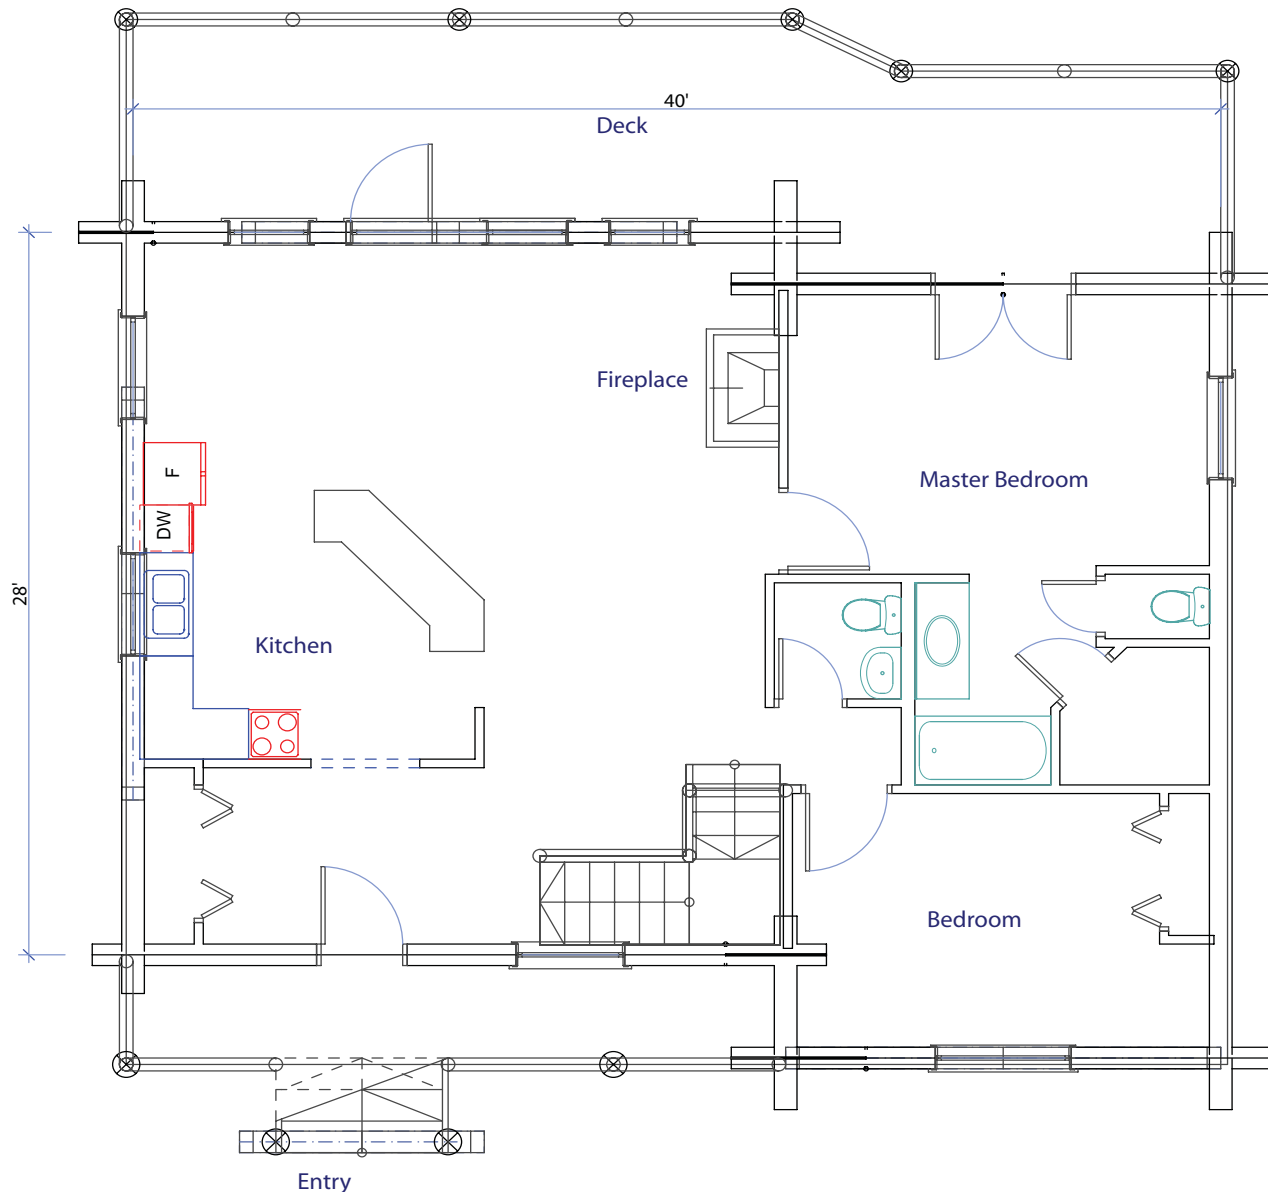

FRONT ELEVATION

REAR ELEVATION

— THE PONDEROSA —

800.530.0275

RIGHT ELEVATION

LEFT ELEVATION

— THE PONDEROSA —

800.530.0275

MAIN LEVEL

— THE PONDEROSA —

800.530.0275

LOWER LEVEL

— THE PONDEROSA —

800.530.0275